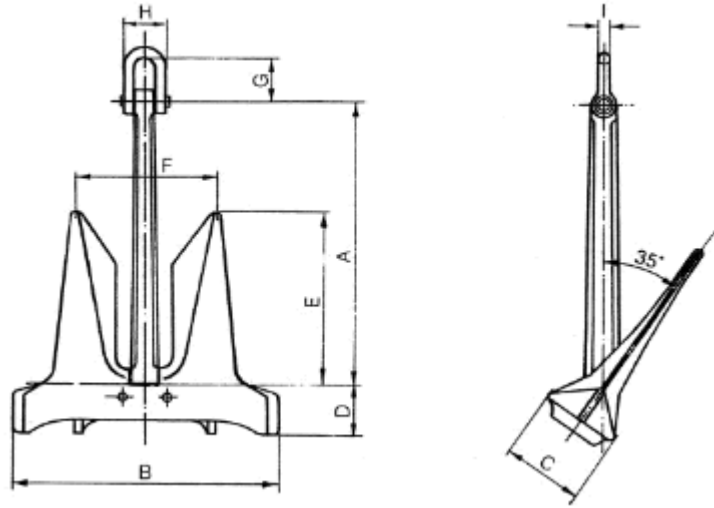

Property of Saxton Marine

AC-14 Type High Holding Power Anchor

Please note that dimensions and weights are nominal and small variations are reserved.

AC14 High Holding Power(HHP) anchors are stockless anchors and are available as a standard anchor or as the fully balanced anchor type.

The AC-14 HHP anchor weight range is between 180kg to 25000kg.

AC14 anchors are normally supplied with certification from the major classification societies

Weight of Anchor (kg)	Dimensions (mm)								
	A	B	C	D	E	F	G	H	I
180	904	811	251	157	550	434	138	135	36
225	974	874	270	169	593	468	149	145	39
340	1109	995	307	192	675	533	169	165	45
460	1227	1101	340	212	747	590	187	182	49
675	1398	1254	387	242	851	672	213	207	56
910	1540	1382	427	267	938	740	235	229	62
1140	1660	1490	460	287	1011	798	253	246	67
1360	1761	1580	488	305	1072	846	269	261	71
1590	1855	1665	514	321	1130	892	283	275	75
1820	1940	1741	538	336	1182	933	296	288	78
2040	2016	1809	559	349	1227	969	308	299	81